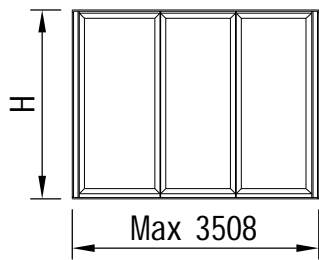

H (F.O.D.)= 2461 with threshold 86450  
 = 2456 with threshold 86451

Clear opening= F.O.D. -487 mm

Clear opening= F.O.D. -696 mm

Clear opening= F.O.D. -905 mm

F.O.D.= Frame outer dimension

Dimensions:

Max sash width = 1100 mm

Max sash weight = 100 kg

Copyright Sapa Building System AB. Rätt till ändringar förbehålles. We reserve the right to change the drawing.

<b>sapa:</b> <b>buildingsystem</b>	Sapa Folding Window 1086 dimensions and clear opening	-	15-04
		A1086-4007	