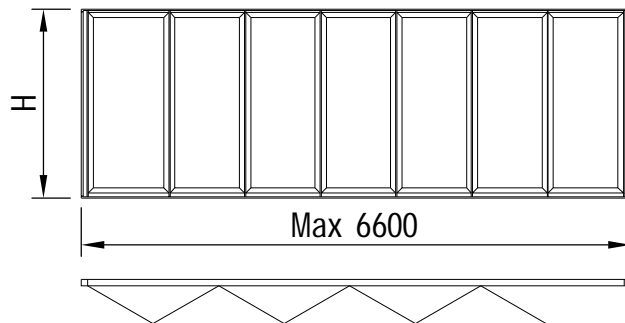

H (F.O.D.)= 2461 with threshold 86450  
 = 2456 with threshold 86451

Clear opening= F.O.D. -487 mm

Clear opening= F.O.D. -696 mm

Clear opening= F.O.D. -905 mm

F.O.D.= Frame outer dimension

Dimensions:

Max sash width = 1100 mm

Max sash weight = 100 kg

Copyright Sapa Building System AB. Rätt till ändringar förbehålles. We reserve the right to change the drawing.

<b>sapa:</b> <b>buildingsystem</b>	Sapa Folding Window 1086 dimensions and clear opening	-	15-04
		A1086-4007	