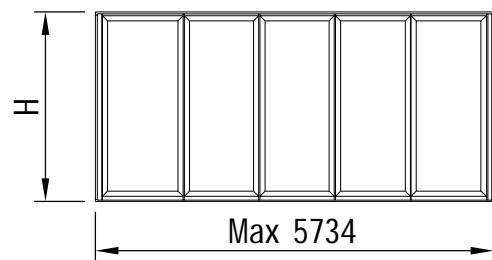

H (F.O.D.)= 2461 with threshold 86450  
 = 2456 with threshold 86451

Clear opening= F.O.D. -487 mm

Clear opening= F.O.D. -696 mm

Clear opening= F.O.D. -905 mm

F.O.D.= Frame outer dimension

Dimensions:

Max sash width = 1100 mm

Max sash weight = 100 kg

Copyright Sapa Building System AB. Rätt till ändringar förbehålles. We reserve the right to change the drawing.

<b>sapa:</b> <b>buildingsystem</b>	Sapa Folding Window 1086 dimensions and clear opening	-	15-04
		A1086-4007	